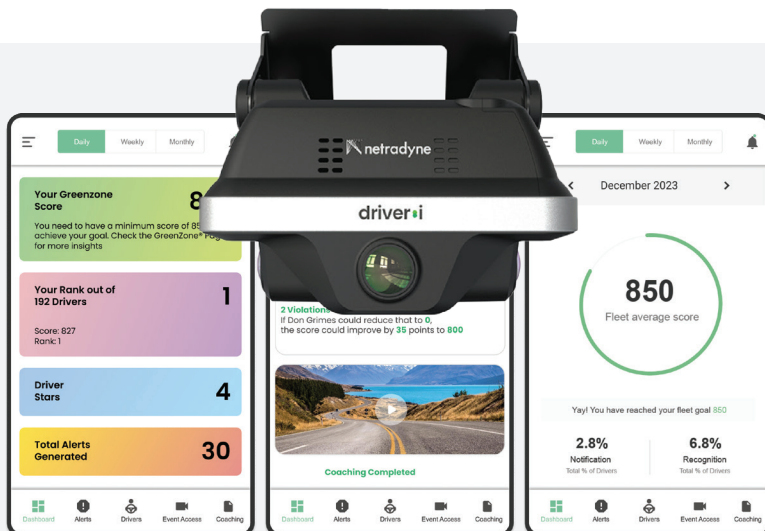

## Get the context you need with undisputed video clarity and powerful processing from Driver.i®.

Our unique approach of analyzing 100% of driving time provides you with deep insight into what happens when events occur for a more realistic view of your fleet's safety and risk profile.

### Advocate for your drivers

- Defend and protect drivers and your services with video evidence.
- Utilize the normalized, continuously updated GreenZone® Score to coach, reward and recognize drivers.

### Reduce claims and insurance costs

- Accurate, timely and effective in-cab alerts to help drivers correct unsafe behavior as they drive.
- Complete coverage with crystal-clear road, driver-facing, left and right views from a single device.

### Maximize routes and work hours

- One device and platform to effortlessly reduce operational costs.
- Enhance efficiency by effectively managing driver productivity.